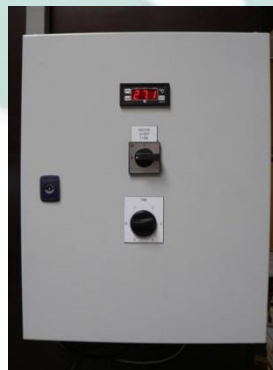

# Drawer dryer

Easy handling.

Air-inlet opens when drawer is being placed.

Centrifugal fan for extracting conditioned air to blow through the seed.

Extracting unit including heater and valves.

Fan with 5 speed controller.