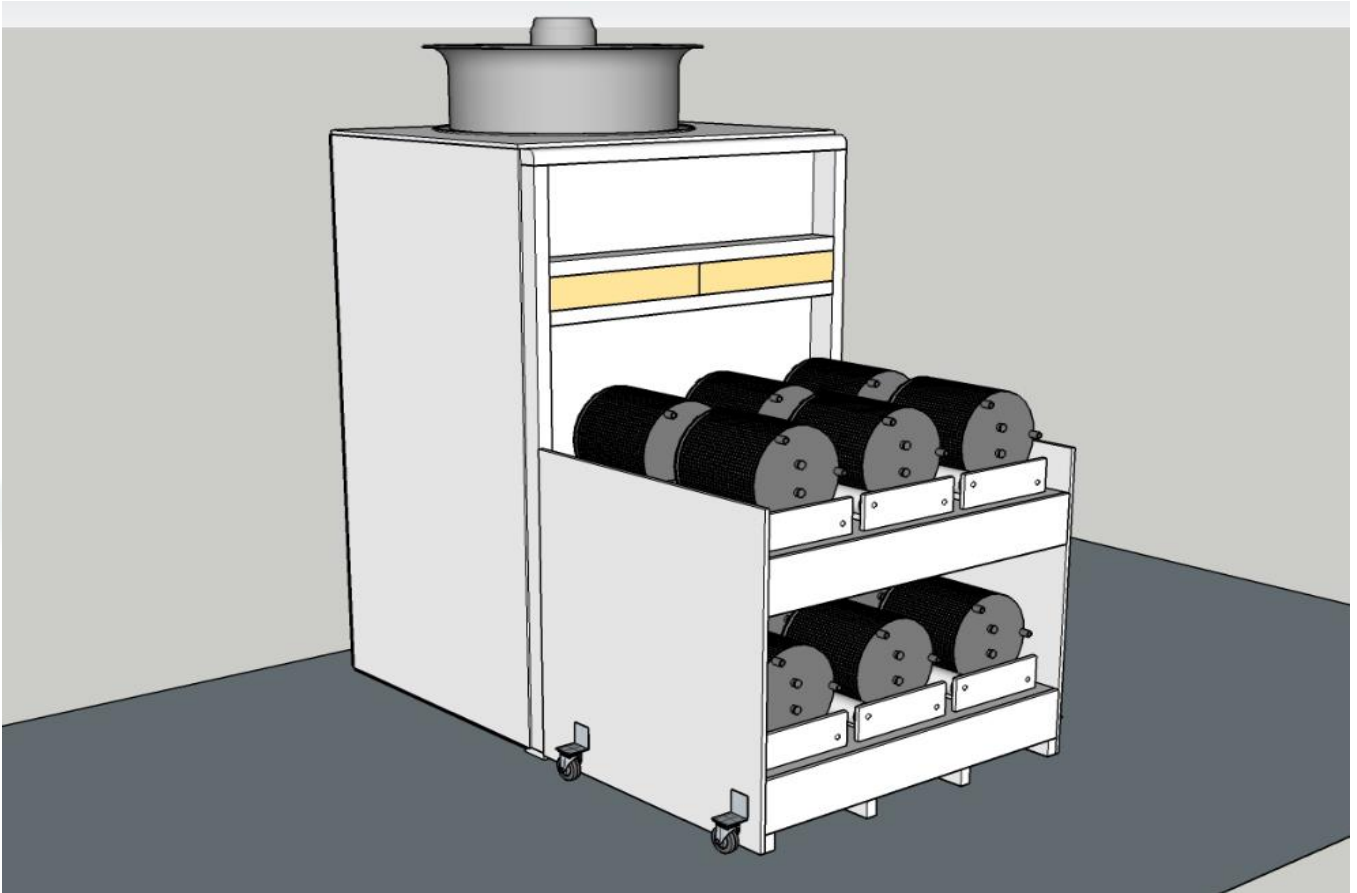

Drum unit for box drying installation

Using your existing box dryer for drying seed in drums

Ventilation unit in front of box drying installation

Airflow is controlled by the box drying installation.